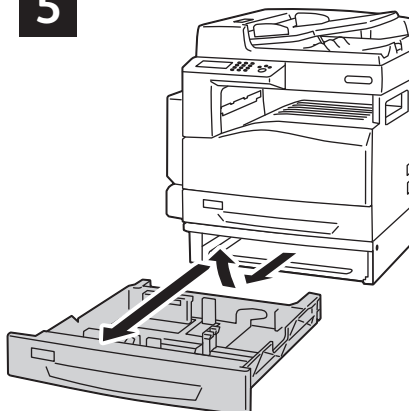

Stand

Xerox® DocuCentre SC2020
Color Multifunction Printer

1

To install and use Stand,
One Tray Module is required.

2

3

4

5