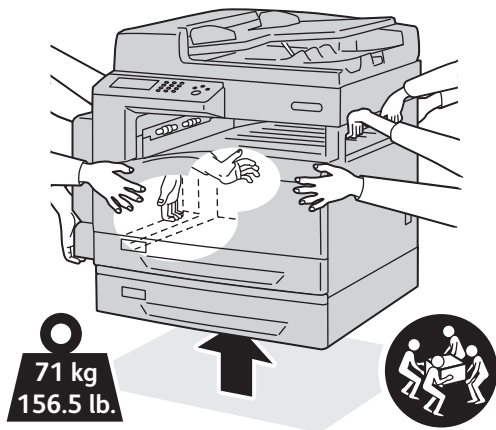

Stand

Xerox® DocuCentre SC2020
Color Multifunction Printer

1

To install and use Stand,
One Tray Module is required.

2

3

4

5